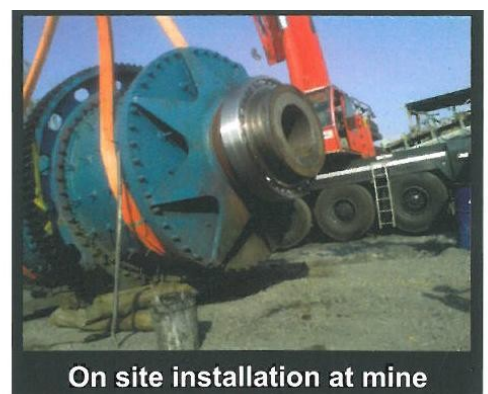

- **ELECTRIC MOTORS:**

These are SABS approved. Our range includes 220v, 380v and 525v and 2, 4, 6 and 8 pole foot or flanged mount.

- **SPANJAARD & ROCOL LUBRICANTS:**

We are the appointed distributors in the West Rand of the industrial range of Spanjaard & Rocol lubricants.

Fluid coupling installed

Samancor Group, Collieries and various other sectors.

Turn key project at William Tell

ABOUT US:

We actively pursue excellence in service delivery to our customers, concentrating on providing a wide range of engineering products and services.

Bikon type rigid coupling

We stock many pre-assembled gearboxes on our shelves. Please call our staff, should you require any technical assistance. We can easily service anywhere in Rustenburg, Witbank, Middleburg, Gauteng and Pretoria.

Our office is situated in

Randfontein project

On call experts

On site installation at mine

BG INDUSTRIAL SUPPLIES:

- ▣ BEARINGS
- ▣ COUPLINGS
- ▣ CHAINS
- ▣ LUBRICANTS
- ▣ ELECTRIC MOTORS
- ▣ TAPER BUSHES
- ▣ SPROCKETS
- ▣ OIL SEALS
- ▣ V-BELT PULLEYS AND V-BELTS
- ▣ HEAD & TAIL PULLEYS
- ▣ FLUID COUPLINGS
- ▣ INVERTERS & SOFT STARTS
- ▣ CONTROL SYSTEM PANELS
- ▣ DISTRIBUTION & CHANGE OVER PANELS
- ▣ POWER TRANSMISSION PRODUCTS
- ▣ GEARBOXES (NEW & REBUILT)
- ▣ HYDRAULIC CYLINDERS (REPAIR & MANUFACTURE)
- ▣ PRECISION ENGINEERING & FABRICATION
- ▣ HYDRAULIC COMPONENTS & HOSES
- ▣ ON SITE INSTALLATIONS
- ▣ ON ΣITE ΠΛΑΝΝΕΑ & ΥΝΠΛΑΝΝΕΑ MAINTENANXE