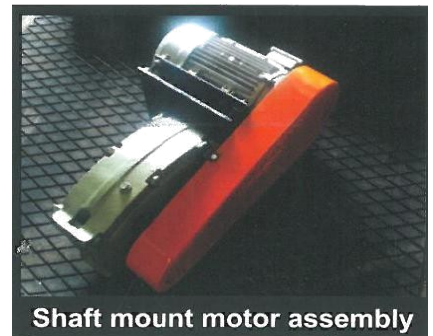

Panel installation

Shaft mount motor assembly