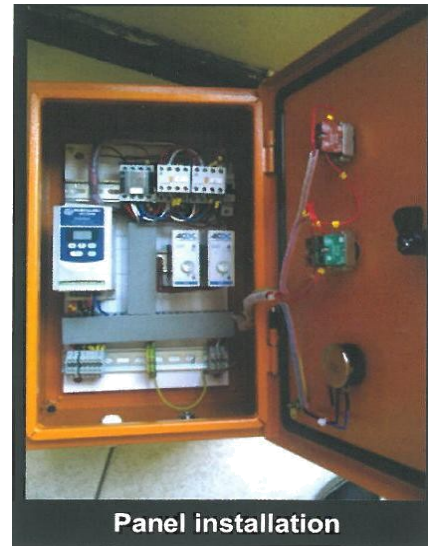

OUR PRODUCT RANGE

- **BEARINGS:**

We distribute all brands, but support and distribute mainly Nachi and DYZV brand. Both are Anglovaal and SABS approved.

- **POWER TRANSMISSION:**

We stock a wide range of power transmission components, including sprockets, chains, a full range of pulleys and couplings.

- **GEARBOXES:**

We distribute for Bonfiglioli, however we also stock various Renold Croft and SMSR units. We often have refurbished units in stock.